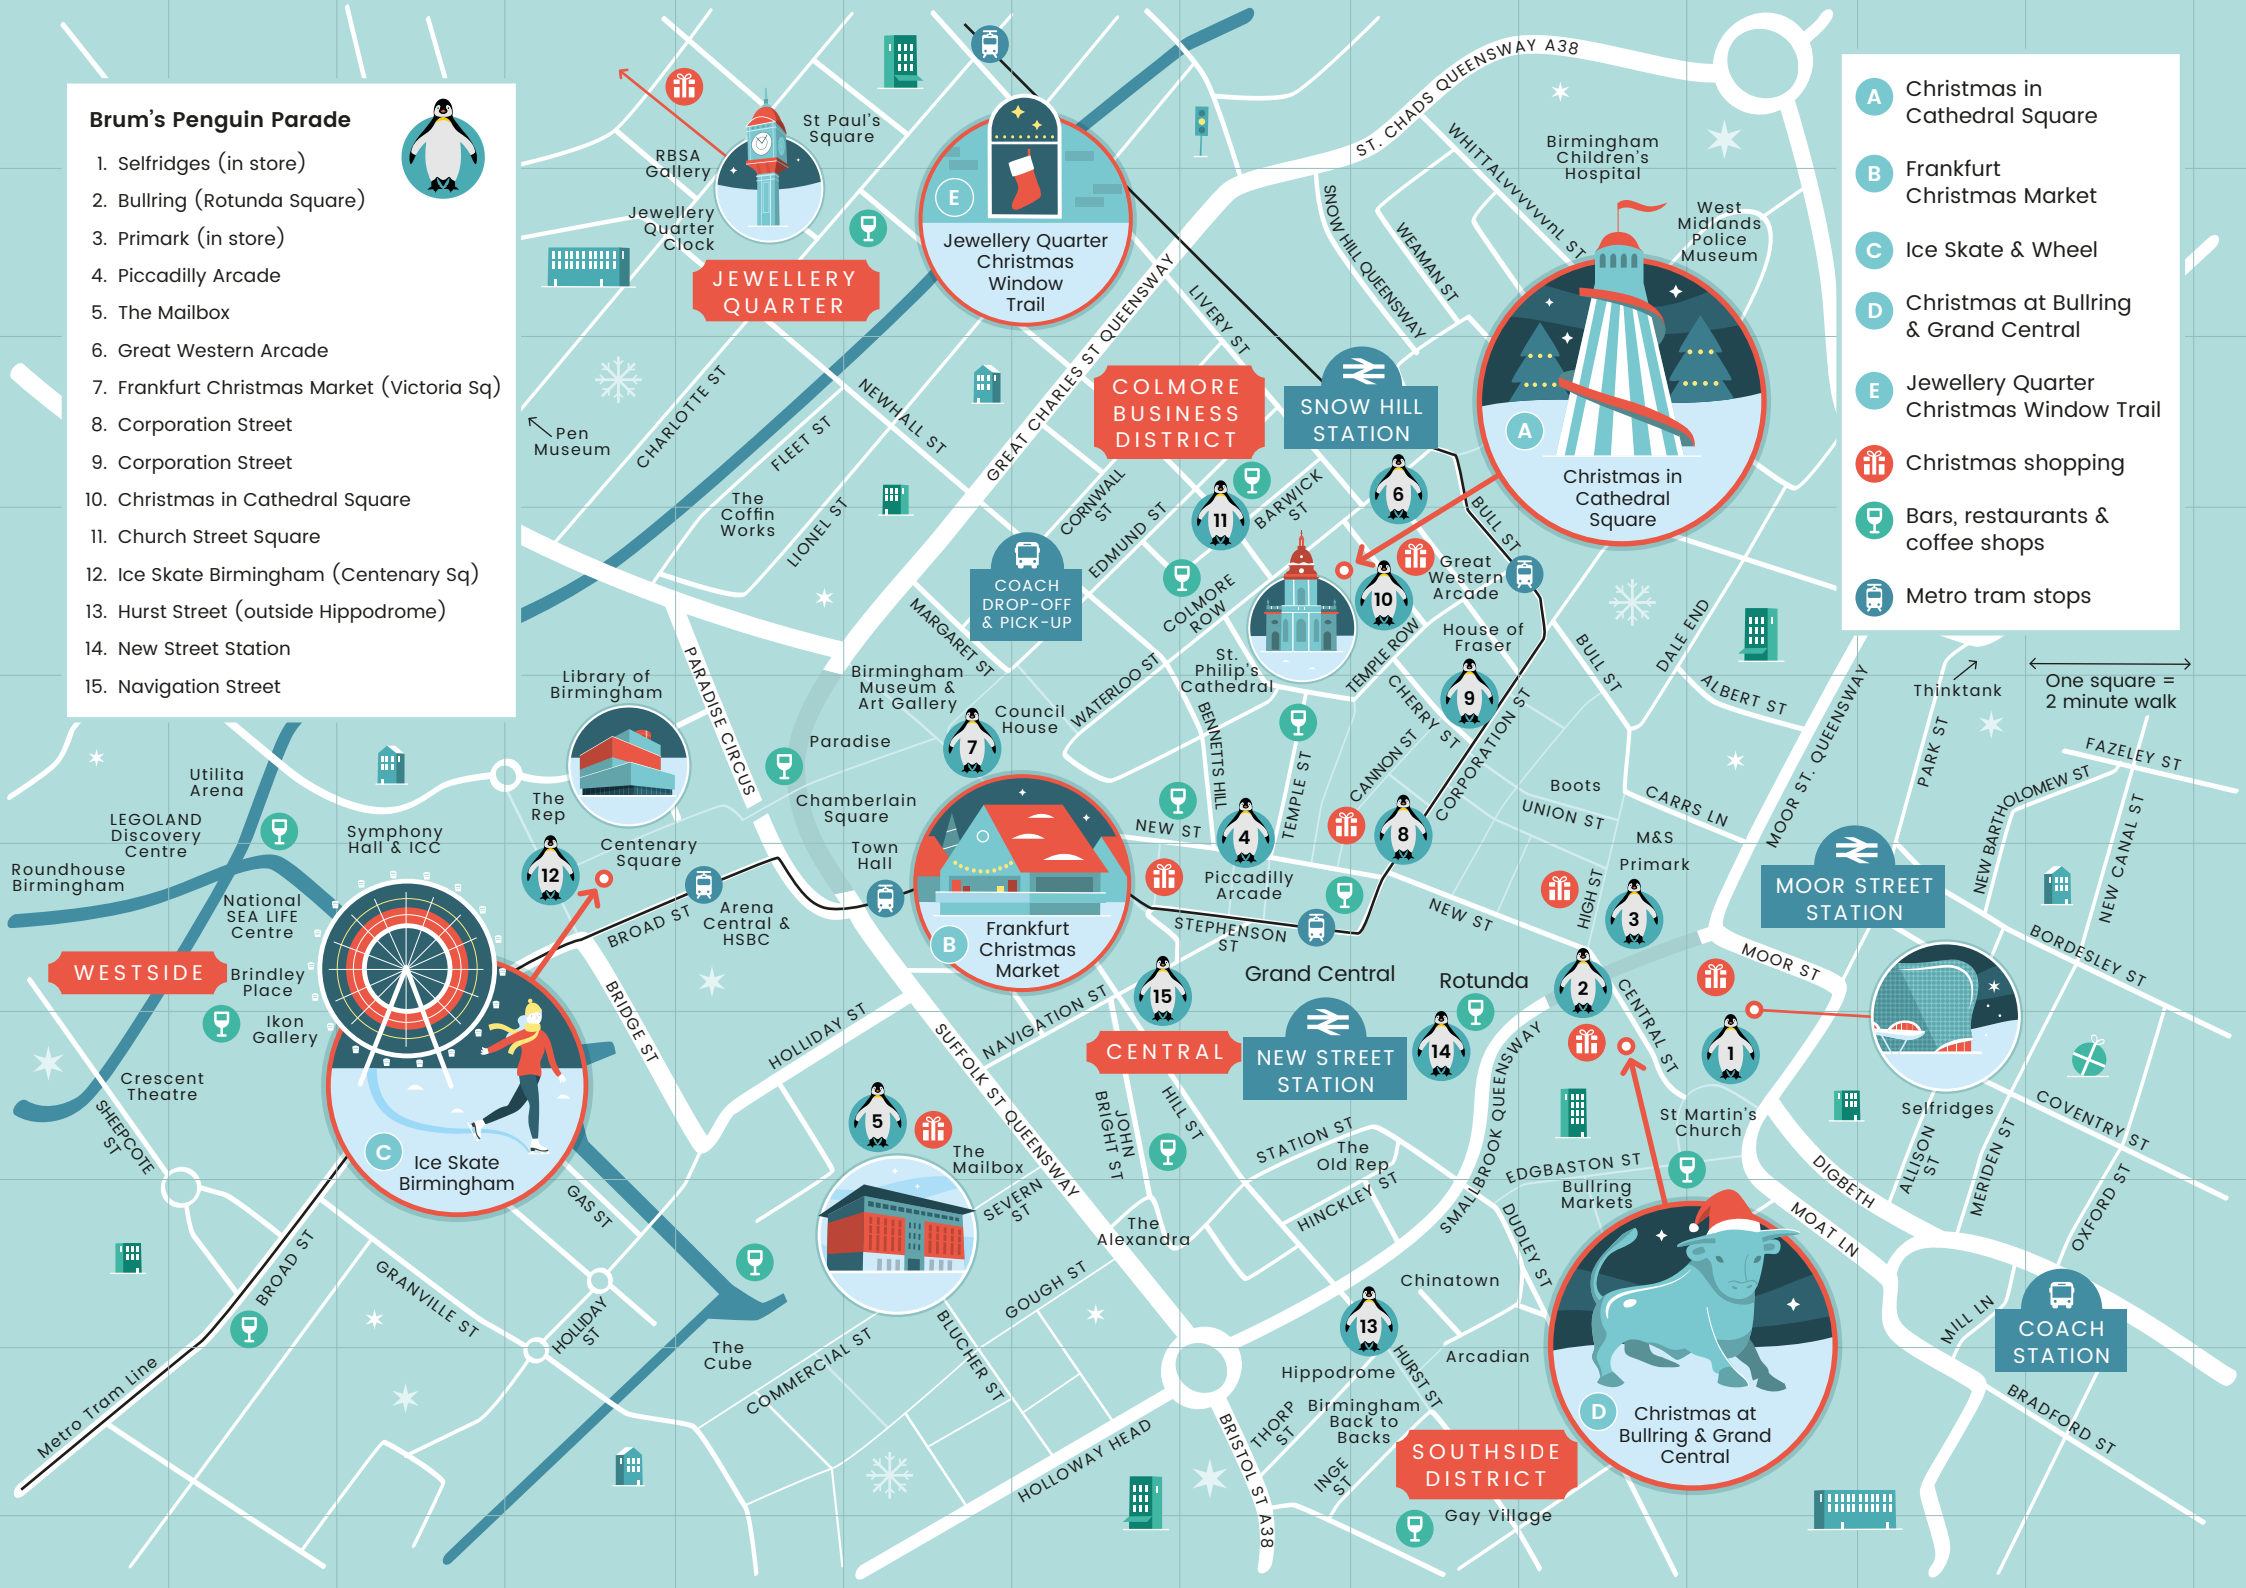

### Brum's Penguin Parade

1. Selfridges (in store)
2. Bullring (Rotunda Square)
3. Primark (in store)
4. Piccadilly Arcade
5. The Mailbox
6. Great Western Arcade
7. Frankfurt Christmas Market (Victoria Sq)
8. Corporation Street
9. Corporation Street
10. Christmas in Cathedral Square
11. Church Street Square
12. Ice Skate Birmingham (Centenary Sq)
13. Hurst Street (outside Hippodrome)
14. New Street Station
15. Navigation Street

- A** Christmas in Cathedral Square
- B** Frankfurt Christmas Market
- C** Ice Skate & Wheel
- D** Christmas at Bullring & Grand Central
- E** Jewellery Quarter Christmas Window Trail
- Christmas shopping
- Bars, restaurants & coffee shops
- Metro tram stops

One square = 2 minute walk

WESTSIDE

CENTRAL

SOUTHSIDE DISTRICT

JEWELLERY QUARTER

COLMORE BUSINESS DISTRICT

MOOR STREET STATION

NEW STREET STATION

COACH STATION

Jewellery Quarter Christmas Window Trail

Christmas in Cathedral Square

Frankfurt Christmas Market

Ice Skate Birmingham

Christmas at Bullring & Grand Central